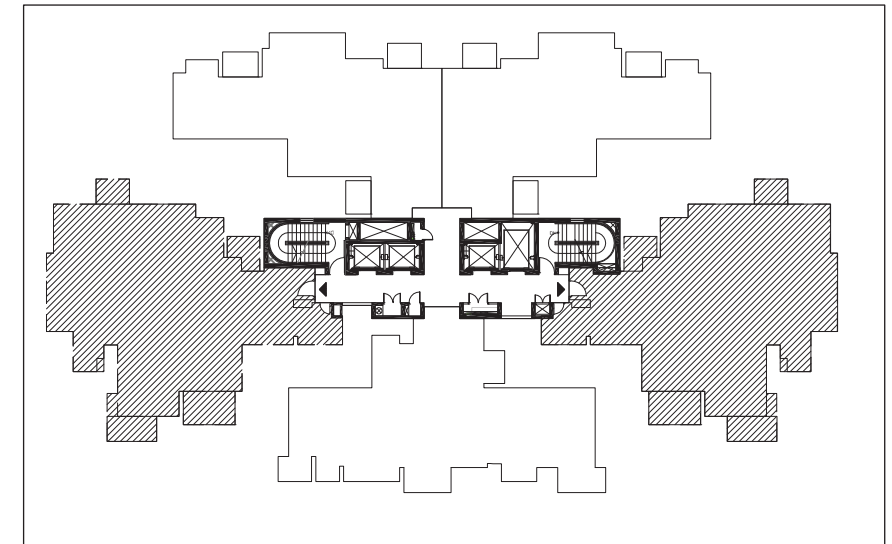

4 BHK - TYPE 1

UNIT AREA: 3192 SQFT

TYPICAL FLOOR PLAN OF 4BHK UNIT TYPE-1 IN TOWER-A&B

LOCATION OF 4 BHK UNIT IN TOWER-A& B