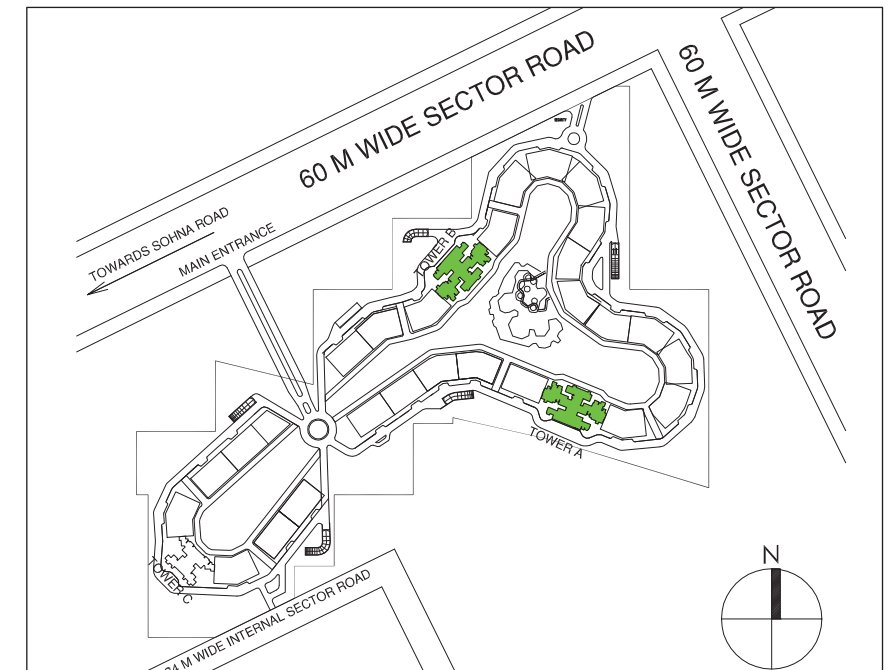

3 BHK - TYPE 1

UNIT AREA: 2452 SQFT

LOCATION OF TYPICAL 3BHK - TYPE 1 IN TOWER -A & B

TYPICAL PLAN OF 3BHK - TYPE 1 IN TOWER -A & B