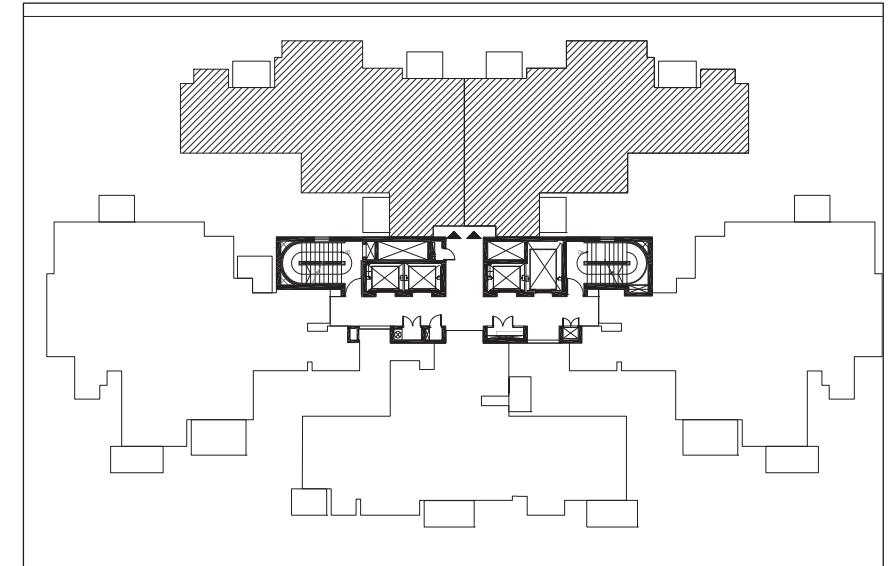

3 BHK - TYPE 1

UNIT AREA: 2452 SQFT

LOCATION OF TYPICAL 3BHK - TYPE 1 IN TOWER -A & B

TYPICAL PLAN OF 3BHK - TYPE 1 IN TOWER -A & B