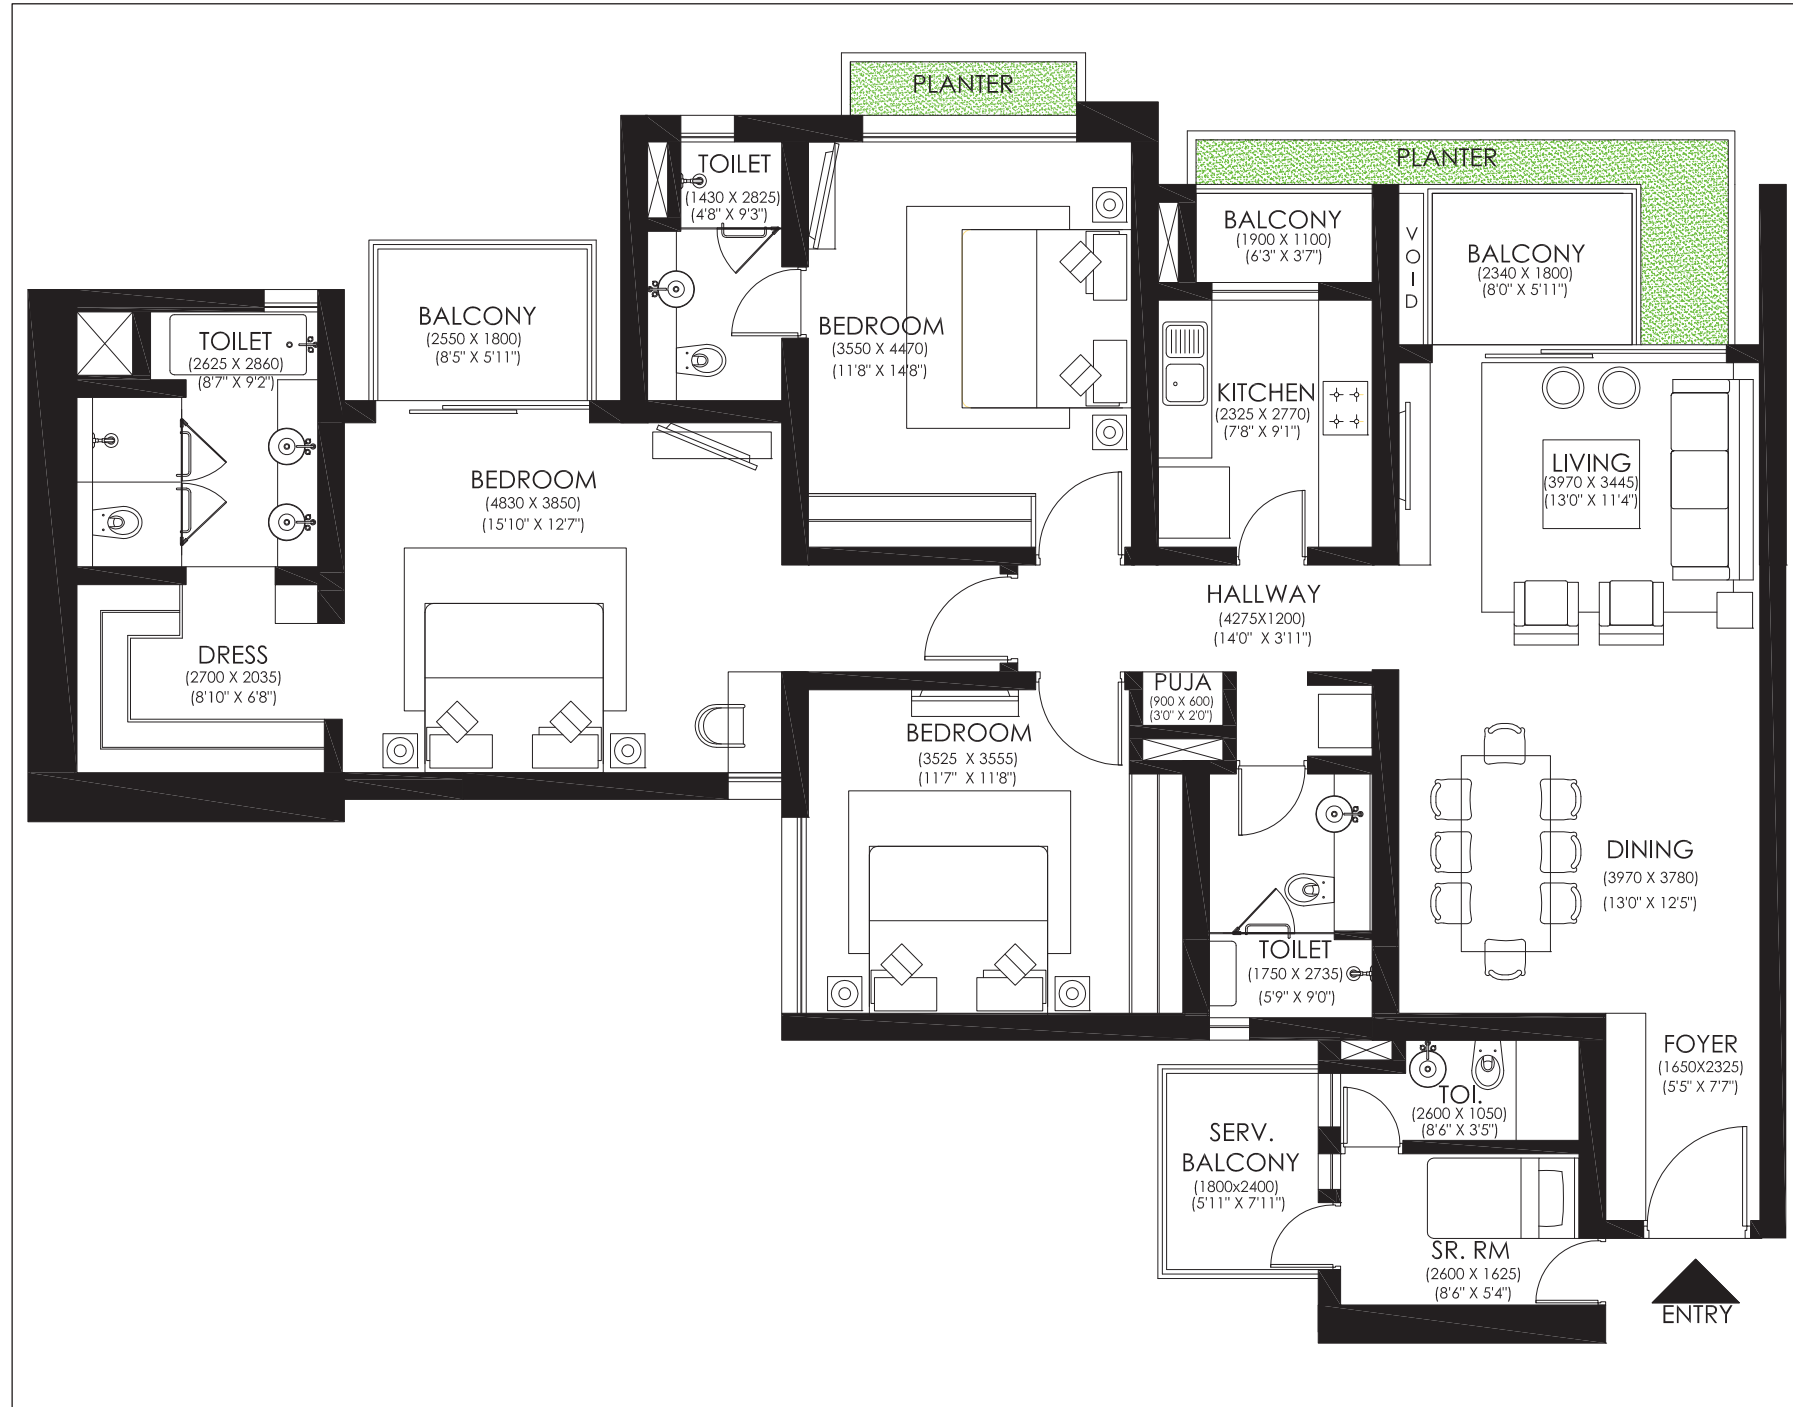

3 BHK - TYPE 1

UNIT AREA: 2452 SQFT

LOCATION OF TYPICAL 3BHK - TYPE 1 IN TOWER -A & B

TYPICAL PLAN OF 3BHK - TYPE 1 IN TOWER -A & B