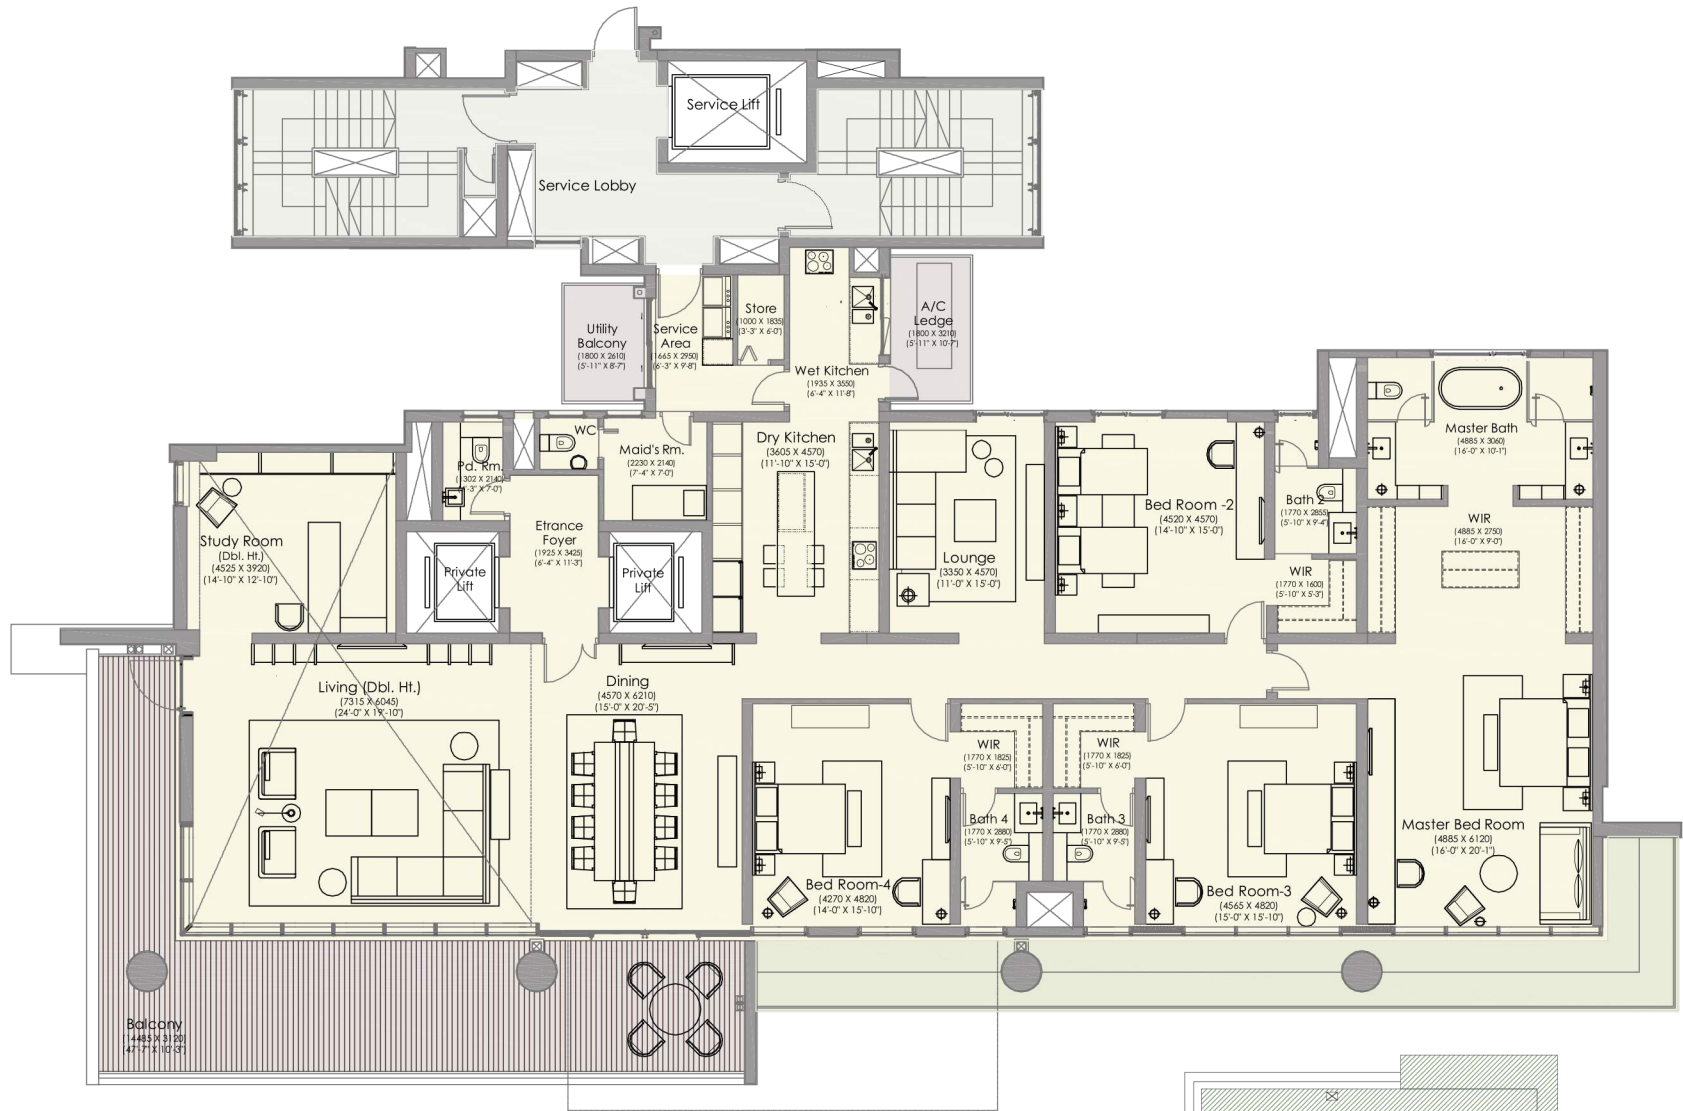

FOUR BED ROOM UNIT - INDICATIVE LAYOUT

UNIT AREA - 6388.05 sq ft (Approx.)

TOWER A, E & F (BLOCK I & II):	1 st , 3 rd , 5 th , 7 th , 9 th , 11 th , 13 th , 15 th , 17 th , 19 th
TOWER B (BLOCK I) TOWER C, D (BLOCK I & II)	1 st , 3 rd , 5 th , 7 th , 9 th , 11 th , 13 th , 15 th , 17 th , 19 th , 21 st , 23 rd , 25 th
TOWER B (BLOCK II)	1 st , 3 rd , 5 th , 7 th , 9 th , 11 th , 13 th , 15 th , 17 th , 19 th , 21 st , 23 rd

FOUR BEDROOM UNIT FLOOR LOCATIONS AT DIFFERENT TOWERS