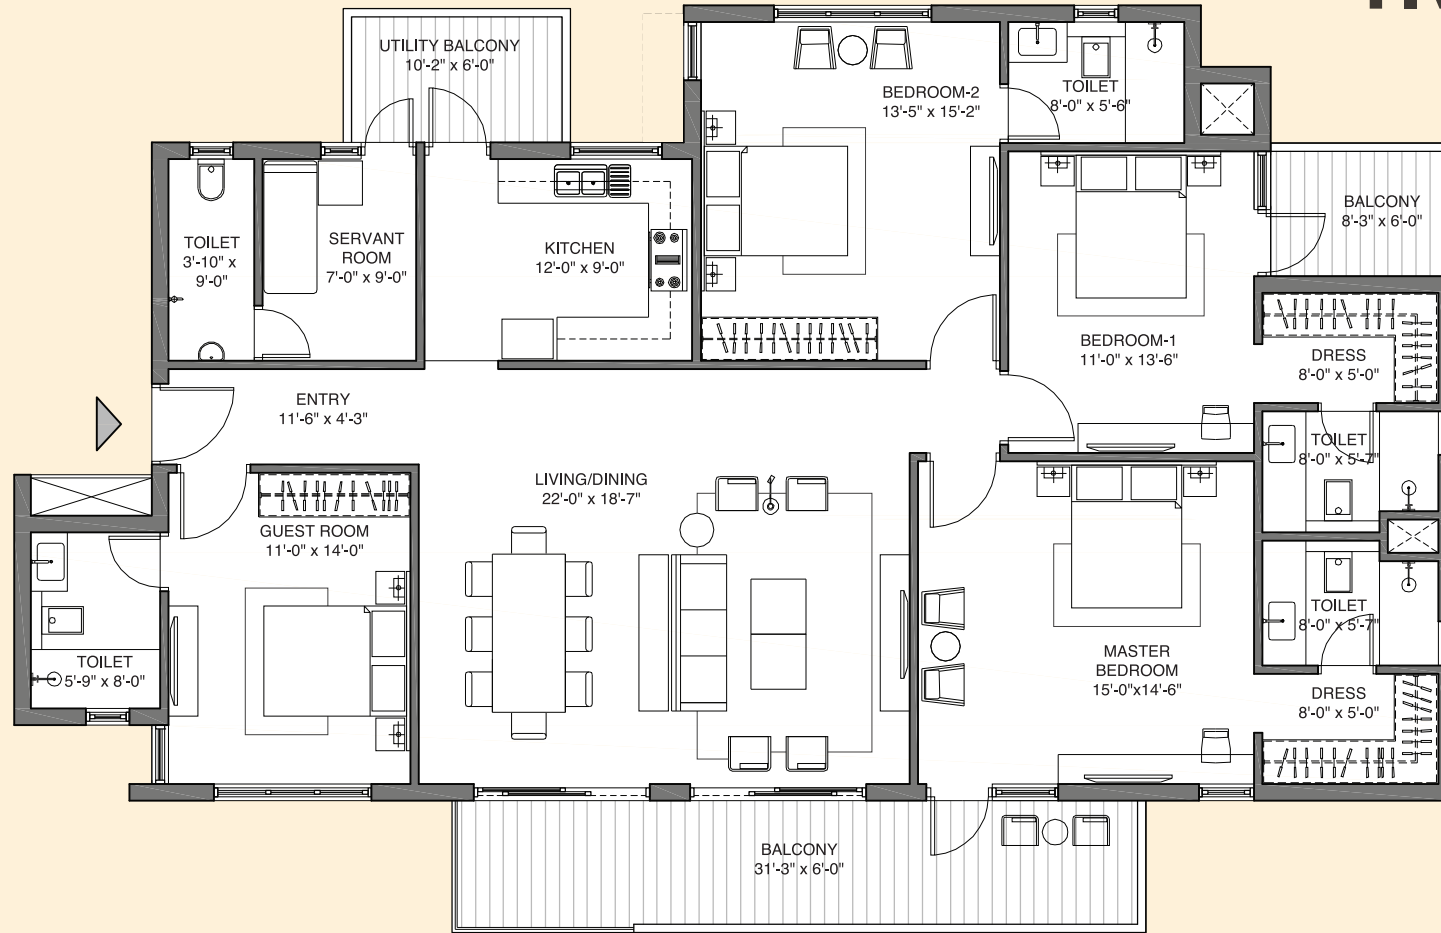

# THE WOODS

TYPICAL FLOOR PLAN OF 4BHK-1

# 4 BHK-1 2630 sq. ft.

LOCATION OF 4BHK-1

Disclaimer: Floor plan, areas and dimensions are subject to change during the course of construction.